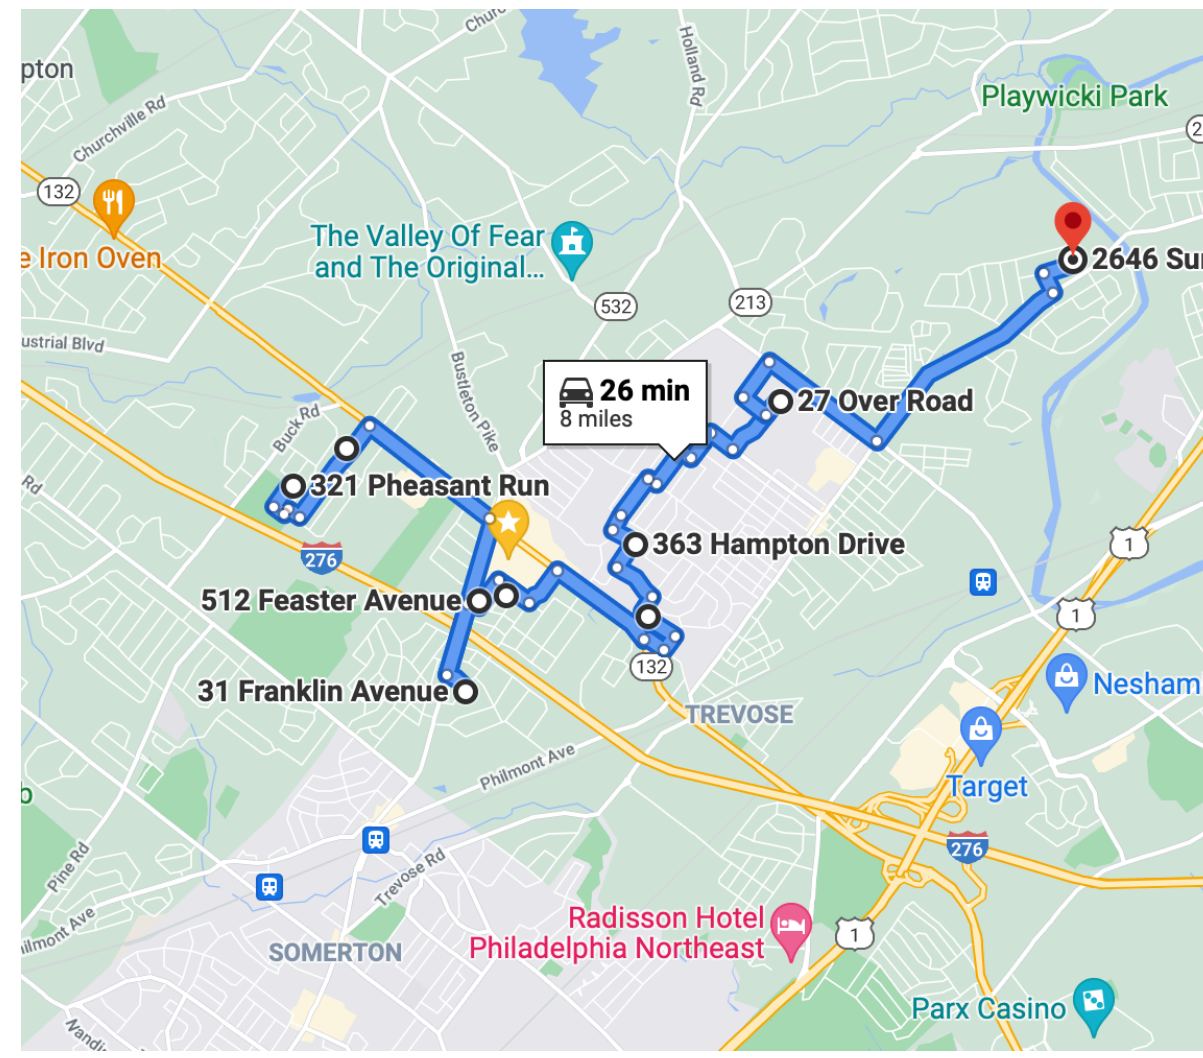

LOWER BUCKS DRIVE THRU HOLIDAY HOUSE TOUR

To access GPS directions:

Click or enter below link, click navigate,
click 3 dots to add your address

<https://goo.gl/maps/UQQRNpPw6PpRcvcG8>

<https://goo.gl/maps/JqjdrEMJ3jVYDtV67>

THE SNOWMAN ROUTE

STOP-BY-STOP INFO

**Warrington, Warminster, Hatboro,
Richboro, Feasterville**

**Duration: 1 hour, 16 minutes
Distance: 29 miles**

- START**
1155 Chickasaw Circle, Warrington PA
The North Pole
- STOP 2**
1168 Oak Leaf Lane, Warminster PA
McGuire Family Display
- STOP 3**
827 Meadowwood Lane, Warminster PA
Sleigh Bells 25
- STOP 4**
28 Saint Dunstons Road, Hatboro PA
Merry & Bright
- STOP 5**
831 Lingo Drive, Warminster PA
Lights on Lingo by The DiGiacomo's
- STOP 6**
854 Second Street Pike, Richboro PA
Sweet Tooth
- STOP 7**
321 Pheasant Run, Feasterville PA
Hyndman Holiday Light Show
- STOP 8**
29 S Westview Ave., Feasterville PA
Adams' Winter Wonderland

- STOP 9**
31 Franklin Avenue, Feasterville PA
Affatato Family Display

- STOP 10**
512 Feaster Avenue, Feasterville PA
Santa's Helpers (Bring your letters to Santa!)

- STOP 11**
545 Welcome Lane, Feasterville-Treose PA
Martini House

<https://goo.gl/maps/CyncSk2c7fsYyrrnN7>

<https://goo.gl/maps/fvZYRHZ4V1rMJ5T39>

THE SANTA CLAUS ROUTE STOP-BY-STOP INFO

Bensalem, Croydon, Bristol

**Duration: 1 hour
Distance: 23 miles**

START
806 Kings Lane, Bensalem PA
Tees Family Display