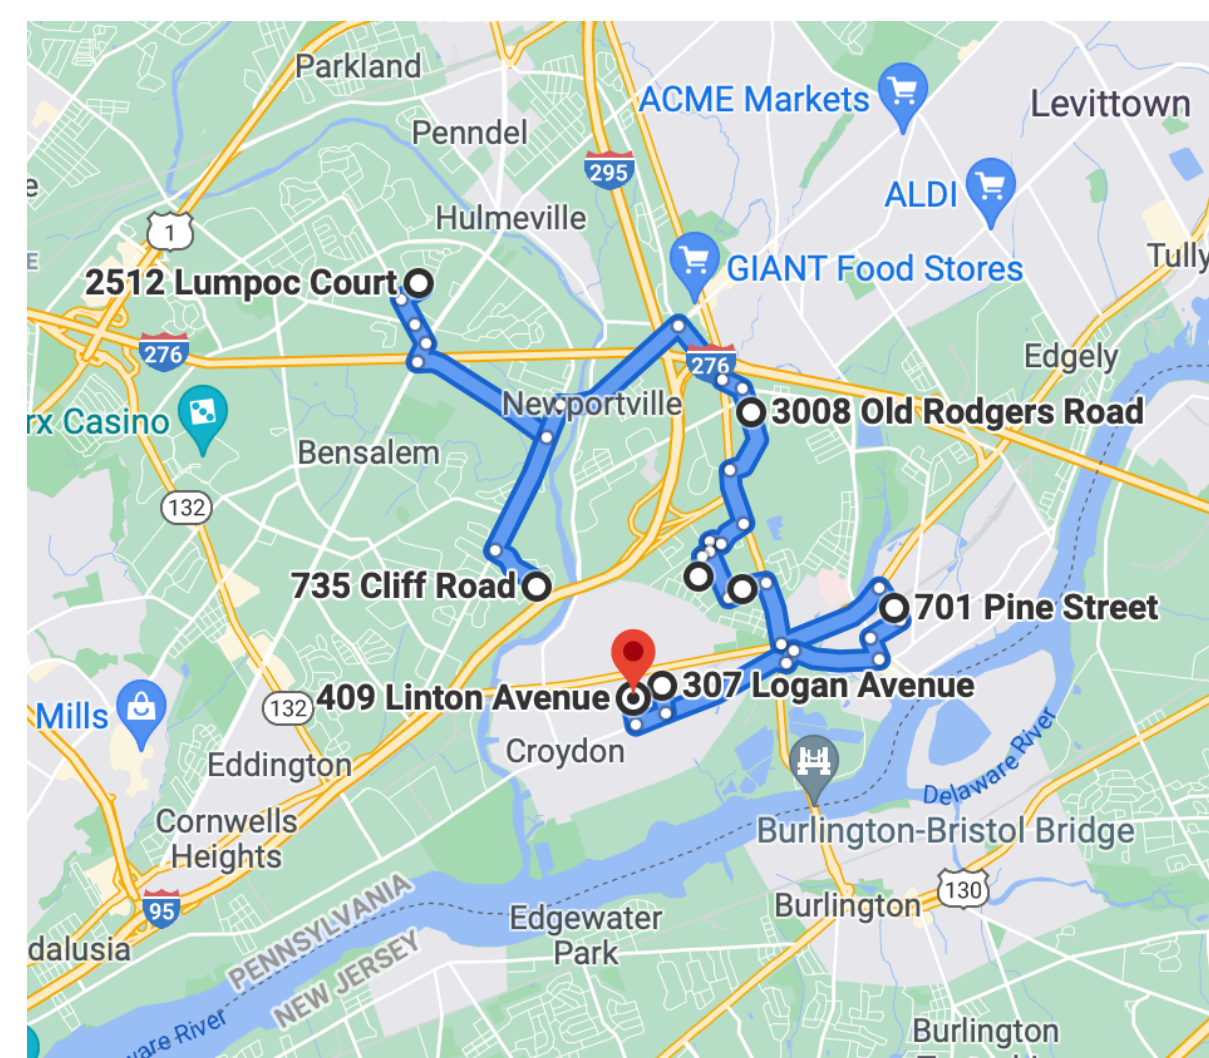

THE SNOWMAN ROUTE

STOP-BY-STOP INFO

**Warrington, Warminster, Hatboro,
Richboro, Feasterville**

**Duration: 1 hour, 16 minutes
Distance: 29 miles**

- START**
1155 Chickasaw Circle, Warrington PA
The North Pole
- STOP 2**
1168 Oak Leaf Lane, Warminster PA
McGuire Family Display
- STOP 3**
827 Meadowwood Lane, Warminster PA
Sleigh Bells 25
- STOP 4**
28 Saint Dunstons Road, Hatboro PA
Merry & Bright
- STOP 5**
831 Lingo Drive, Warminster PA
Lights on Lingo by The DiGiacomo's
- STOP 6**
854 Second Street Pike, Richboro PA
Sweet Tooth
- STOP 7**
321 Pheasant Run, Feasterville PA
Hyndman Holiday Light Show
- STOP 8**
29 S Westview Ave., Feasterville PA
Adams' Winter Wonderland

- STOP 9**
31 Franklin Avenue, Feasterville PA
Affatato Family Display

- STOP 10**
512 Feaster Avenue, Feasterville PA
Santa's Helpers (Bring your letters to Santa!)

- STOP 11**
545 Welcome Lane, Feasterville-Treose PA
Martini House

- LAST STOP**
2646 Sunnyside Avenue, Feasterville PA
Hope, Peace, Joy

DESIGNATES A
"BIG DISPLAY"

LOWER BUCKS DRIVE THRU HOLIDAY HOUSE TOUR

To access GPS directions:

Click or enter below link, click navigate,
click 3 dots to add your address

<https://goo.gl/maps/CyncSk2c7fsYyrrnN7>

<https://goo.gl/maps/fvZYRHZ4V1rMJ5T39>

THE SANTA CLAUS ROUTE STOP-BY-STOP INFO

Bensalem, Croydon, Bristol

**Duration: 1 hour
Distance: 23 miles**

START
806 Kings Lane, Bensalem PA
Tees Family Display