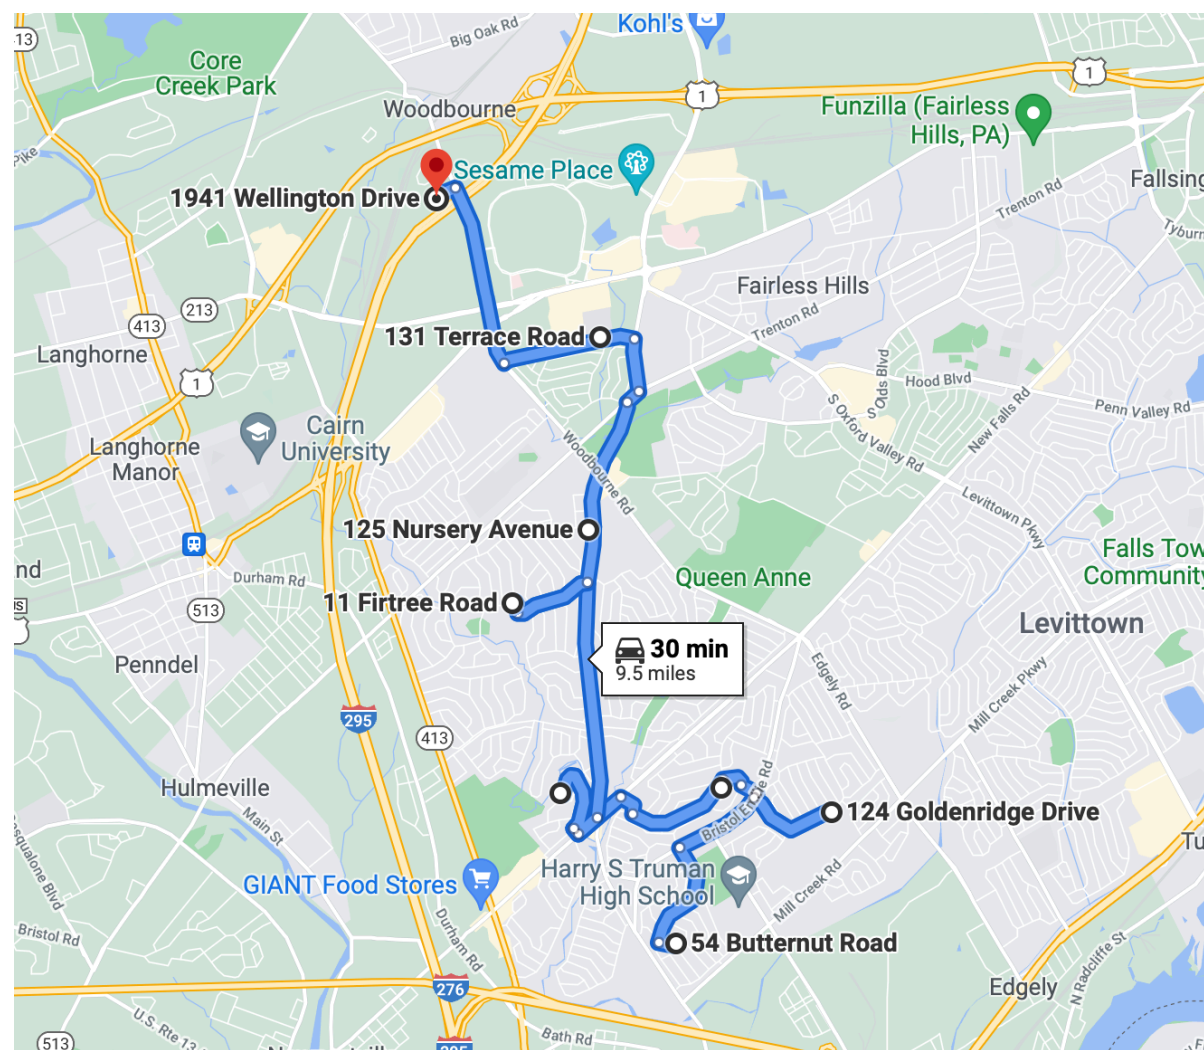

THE SNOWMAN ROUTE

STOP-BY-STOP INFO

**Warrington, Warminster, Hatboro,
Richboro, Feasterville**

**Duration: 1 hour, 16 minutes
Distance: 29 miles**

- START**
1155 Chickasaw Circle, Warrington PA
The North Pole
- STOP 2**
1168 Oak Leaf Lane, Warminster PA
McGuire Family Display
- STOP 3**
827 Meadowwood Lane, Warminster PA
Sleigh Bells 25
- STOP 4**
28 Saint Dunstons Road, Hatboro PA
Merry & Bright
- STOP 5**
831 Lingo Drive, Warminster PA
Lights on Lingo by The DiGiacomo's
- STOP 6**
854 Second Street Pike, Richboro PA
Sweet Tooth
- STOP 7**
321 Pheasant Run, Feasterville PA
Hyndman Holiday Light Show
- STOP 8**
29 S Westview Ave., Feasterville PA
Adams' Winter Wonderland

STOP 10
3512 Llanberis Ave, Bristol PA
Holiday DeLIGHT

STOP 11
701 Pine Street, Bristol PA
Pine Street Holiday House

STOP 12
409 Linton Ave, Croydon PA
Christmas at the Riveras

LAST STOP
307 Logan Ave, Croydon PA
The Harp Family

DESIGNATES A
"BIG DISPLAY"

LOWER BUCKS DRIVE THRU HOLIDAY HOUSE TOUR

To access GPS directions:
Click or enter below link, click navigate,
click 3 dots to add your address

<https://goo.gl/maps/kFBe4Ssr6G91VjgRA>

<https://goo.gl/maps/P1r1CpUBeM2cvam3A>

THE POLAR BEAR ROUTE

STOP-BY-STOP INFO

Levittown, Langhorne

Duration: 48 minutes
Distance: 14 miles

START
54 Butternut Road, Levittown PA
Klein Christmas

STOP 2
124 Goldenridge Drive, Levittown PA
Ream House Display