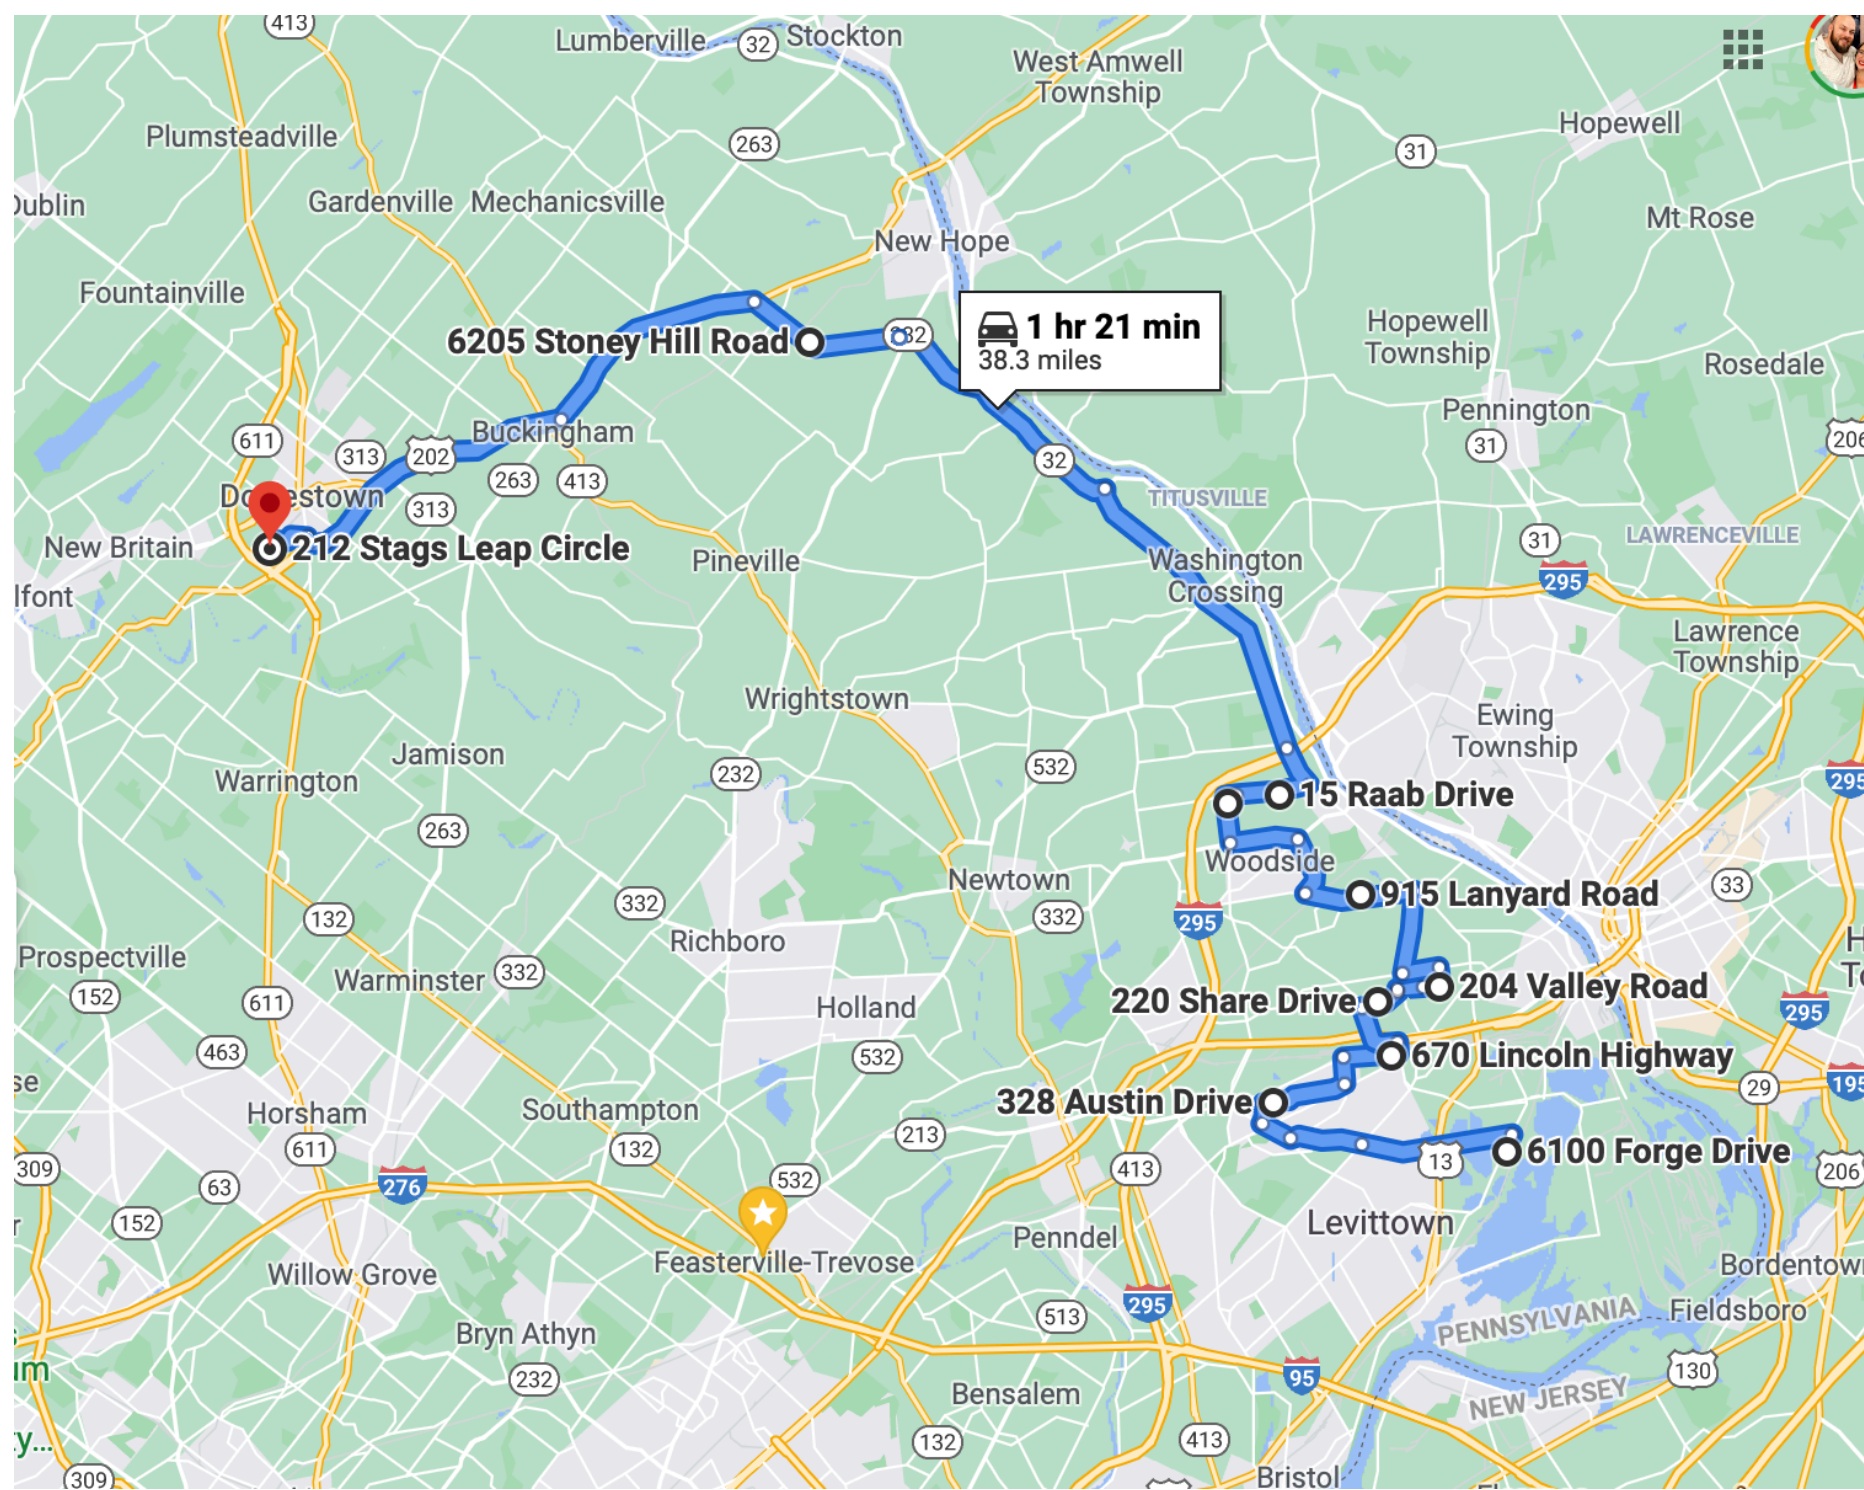

LOWER BUCKS DRIVE THRU HOLIDAY HOUSE TOUR

To access GPS directions:

Click or enter below link, click navigate,
click 3 dots to add your address

<https://goo.gl/maps/ViiKfRYBrT1GjT4J6>

THE CANDY CANE ROUTE

STOP-BY-STOP INFO

**Morrisville, Fairless Hills, Yardley,
New Hope, Doylestown**

Duration: 1 hour, 20 minutes
Distance: 38 miles

- ☐ **START**
  6100 Forge Drive, Morrisville PA 19067
  Tacky Lights
- ☐ **STOP 2**
  328 Austin Drive, Fairless Hills PA 19030
  Bowman's Lights
- ☐ **STOP 3**
  670 Lincoln Hwy, Fairless Hills PA 19030
  Astro Fence Lights
- ☐ **STOP 4**
  220 Share Drive, Morrisville PA, 19067
  McCaffery Family Lights
- ☐ **STOP 5**
  204 Valley Rd, Morrisville PA 19067
  The BlinkingHouse Junior

- ☐ **STOP 6**
  915 Lanyard Rd, Yardley PA 19067
  Ostergaard Family Lights
- ☐ **STOP 7**
  1224 Quarry Hill Ct., Yardley PA 19067
  Dean Family Xmas Display
- ☐ **STOP 8**
  15 Raab Drive, Yardley PA 19067
  Yardley Lights
- ☐ **STOP 9**
  6205 Stoney Hill Road, New Hope PA 18938
  Misfit Meadows Holiday Display
- ☐ **LAST STOP**
  212 Stags Leap Circle, Doylestown PA
  Christmas Corner

DESIGNATES A
"BIG DISPLAY"