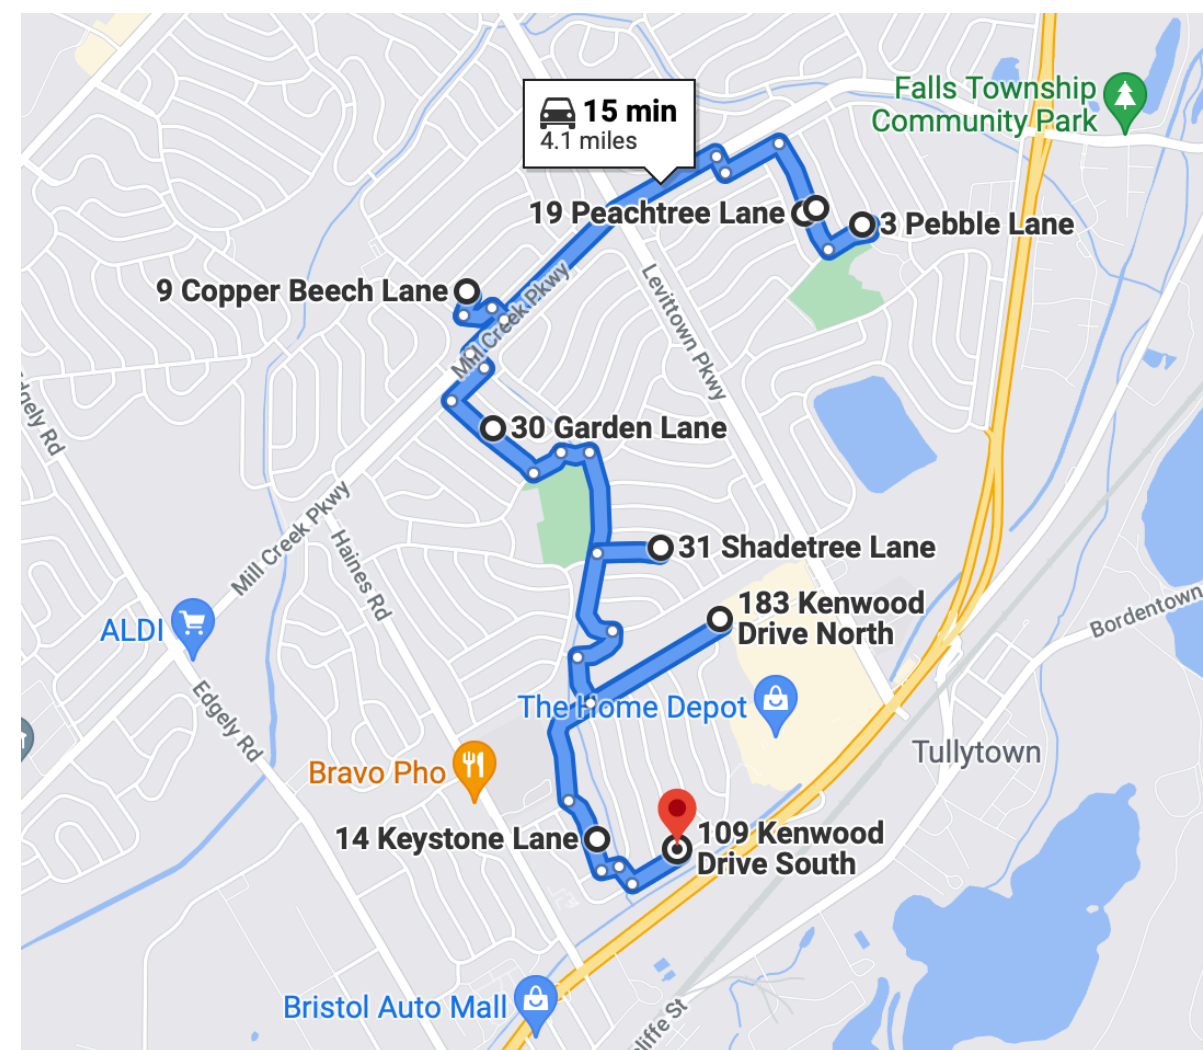

- STOP 9**
31 Franklin Avenue, Feasterville PA
Affatato Family Display

- STOP 10**
512 Feaster Avenue, Feasterville PA
Santa's Helpers (Bring your letters to Santa!)

- STOP 11**
545 Welcome Lane, Feasterville-Treose PA
Martini House

STOP 11
18 Harvest Road, Levittown PA
Lots of Christmas Inflatables

STOP 12
40 Hollow Road, Levittown PA
Candy Cane Lane at The Hart's

STOP 13
446 Quincy Avenue, Levittown PA
Holly Jolly Christmas

STOP 14
540 Quincy Avenue, Levittown PA

LAST STOP
601 Hill Avenue, Langhorne PA
Foxhill Christmas Yard

DESIGNATES A
"BIG DISPLAY"

LOWER BUCKS DRIVE THRU HOLIDAY HOUSE TOUR

To access GPS directions:

Click or enter below link, click navigate,
click 3 dots to add your address

<https://goo.gl/maps/SSKZkvYWdAfpZSTk7>

<https://goo.gl/maps/9h39jEyBy6Yw8ireA>

THE MISTLETOE ROUTE

STOP-BY-STOP INFO

Levittown

Duration: 33 minutes

Distance: 9 miles

- START**
9 Franklin Street, Fallsington PA
The Blinkinghouse
- STOP 2**
11 Viking Lane, Levittown PA
Candyland
- STOP 3**
7 Tapered Oak Lane, Levittown PA
Winter Wonderland
- STOP 4**
26 Blue Spruce Lane, Levittown PA
Repetski's Blue Spruce Bumble and Friends
- STOP 5**
98 Blue Spruce Lane, Levittown PA
Kelly Christmas
- STOP 5**
8 Burning Bush Lane, Levittown PA
Peppermint Twist
- STOP 6**
257 Elderberry Drive, Levittown PA
The Warrells Elderberry Lights
- STOP 7**
3 Pebble Lane, Levittown PA
MERRY Christmas to All and Happy and Healthy
New Years to come!