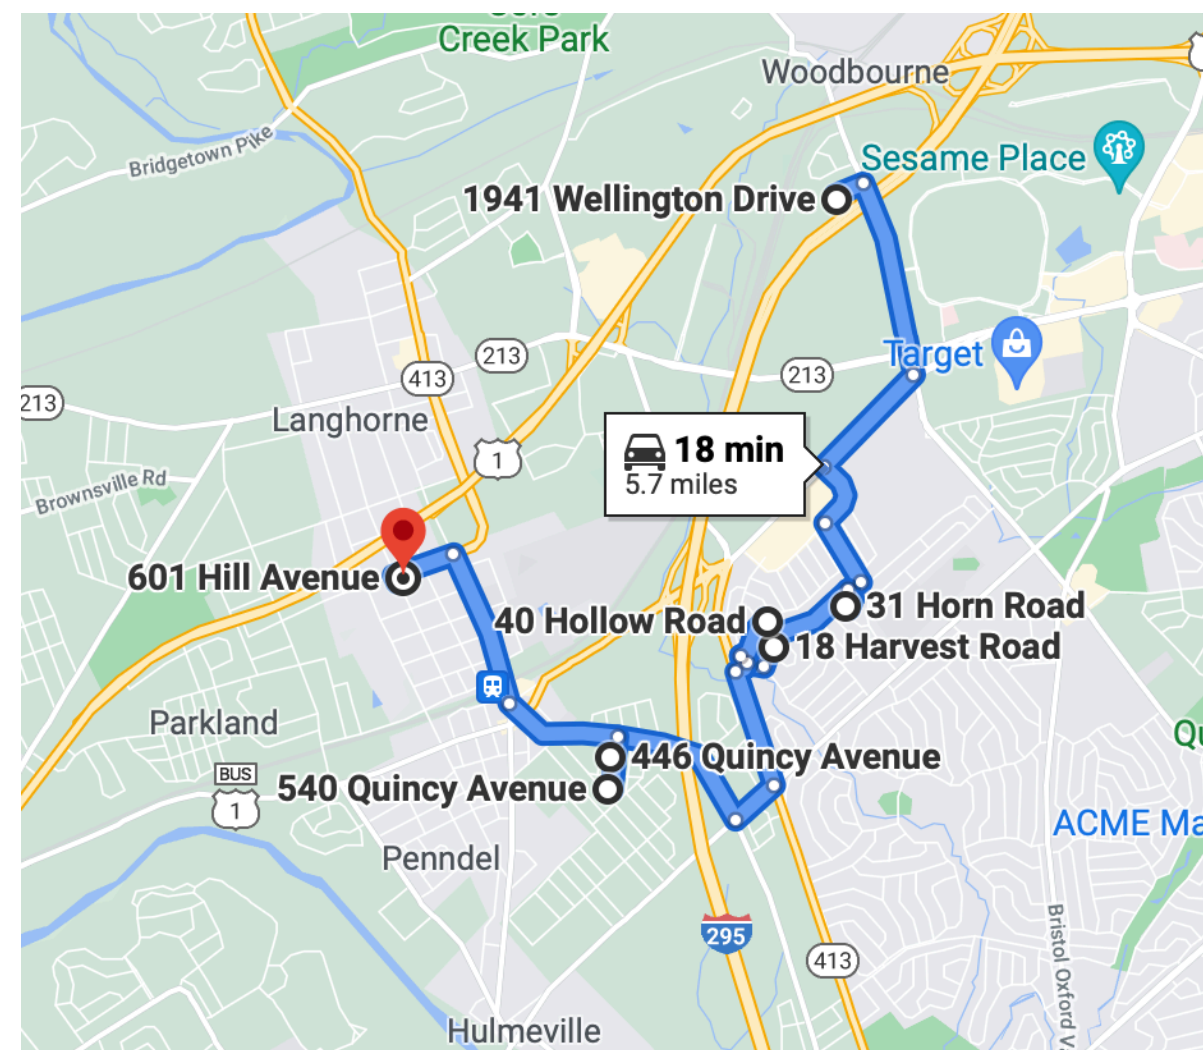

- STOP 9**
31 Franklin Avenue, Feasterville PA
Affatato Family Display

- STOP 10**
512 Feaster Avenue, Feasterville PA
Santa's Helpers (Bring your letters to Santa!)

- STOP 11**
545 Welcome Lane, Feasterville-Treose PA
Martini House

STOP 10
3512 Llanberis Ave, Bristol PA
Holiday DeLIGHT

STOP 11
701 Pine Street, Bristol PA
Pine Street Holiday House

STOP 12
409 Linton Ave, Croydon PA
Christmas at the Riveras

LAST STOP
307 Logan Ave, Croydon PA
The Harp Family

DESIGNATES A
"BIG DISPLAY"

LOWER BUCKS DRIVE THRU HOLIDAY HOUSE TOUR

To access GPS directions:
Click or enter below link, click navigate,
click 3 dots to add your address

<https://goo.gl/maps/kFBe4Ssr6G91VjgRA>

<https://goo.gl/maps/P1r1CpUBeM2cvam3A>

THE POLAR BEAR ROUTE

STOP-BY-STOP INFO

Levittown, Langhorne

Duration: 48 minutes
Distance: 14 miles

START
54 Butternut Road, Levittown PA
Klein Christmas

STOP 2
124 Goldenridge Drive, Levittown PA
Ream House Display