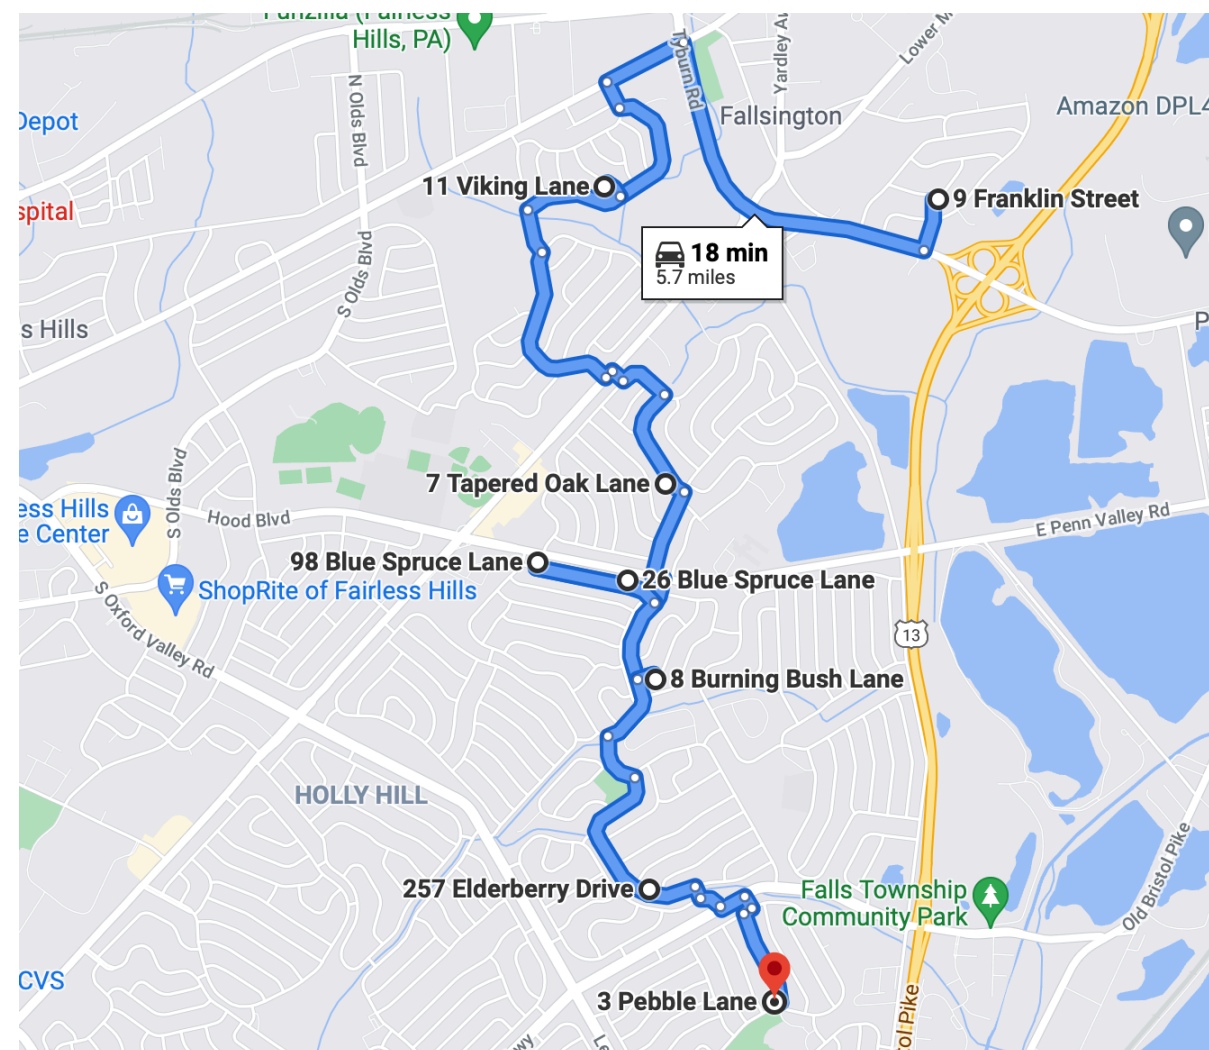

- STOP 9**
31 Franklin Avenue, Feasterville PA
Affatato Family Display

- STOP 10**
512 Feaster Avenue, Feasterville PA
Santa's Helpers (Bring your letters to Santa!)

- STOP 11**
545 Welcome Lane, Feasterville-Treose PA
Martini House

STOP 11
18 Harvest Road, Levittown PA
Lots of Christmas Inflatables

STOP 12
40 Hollow Road, Levittown PA
Candy Cane Lane at The Hart's

STOP 13
446 Quincy Avenue, Levittown PA
Holly Jolly Christmas

STOP 14
540 Quincy Avenue, Levittown PA

LAST STOP
601 Hill Avenue, Langhorne PA
Foxhill Christmas Yard

DESIGNATES A
"BIG DISPLAY"

LOWER BUCKS DRIVE THRU HOLIDAY HOUSE TOUR

To access GPS directions:

Click or enter below link, click navigate,
click 3 dots to add your address

<https://goo.gl/maps/SSKZkvYWdAfpZSTk7>

<https://goo.gl/maps/9h39jEyBy6Yw8ireA>

THE MISTLETOE ROUTE

STOP-BY-STOP INFO

Levittown

Duration: 33 minutes

Distance: 9 miles

- START**
9 Franklin Street, Fallsington PA
The Blinkinghouse
- STOP 2**
11 Viking Lane, Levittown PA
Candyland
- STOP 3**
7 Tapered Oak Lane, Levittown PA
Winter Wonderland
- STOP 4**
26 Blue Spruce Lane, Levittown PA
Repetski's Blue Spruce Bumble and Friends
- STOP 5**
98 Blue Spruce Lane, Levittown PA
Kelly Christmas
- STOP 5**
8 Burning Bush Lane, Levittown PA
Peppermint Twist
- STOP 6**
257 Elderberry Drive, Levittown PA
The Warrells Elderberry Lights
- STOP 7**
3 Pebble Lane, Levittown PA
MERRY Christmas to All and Happy and Healthy
New Years to come!