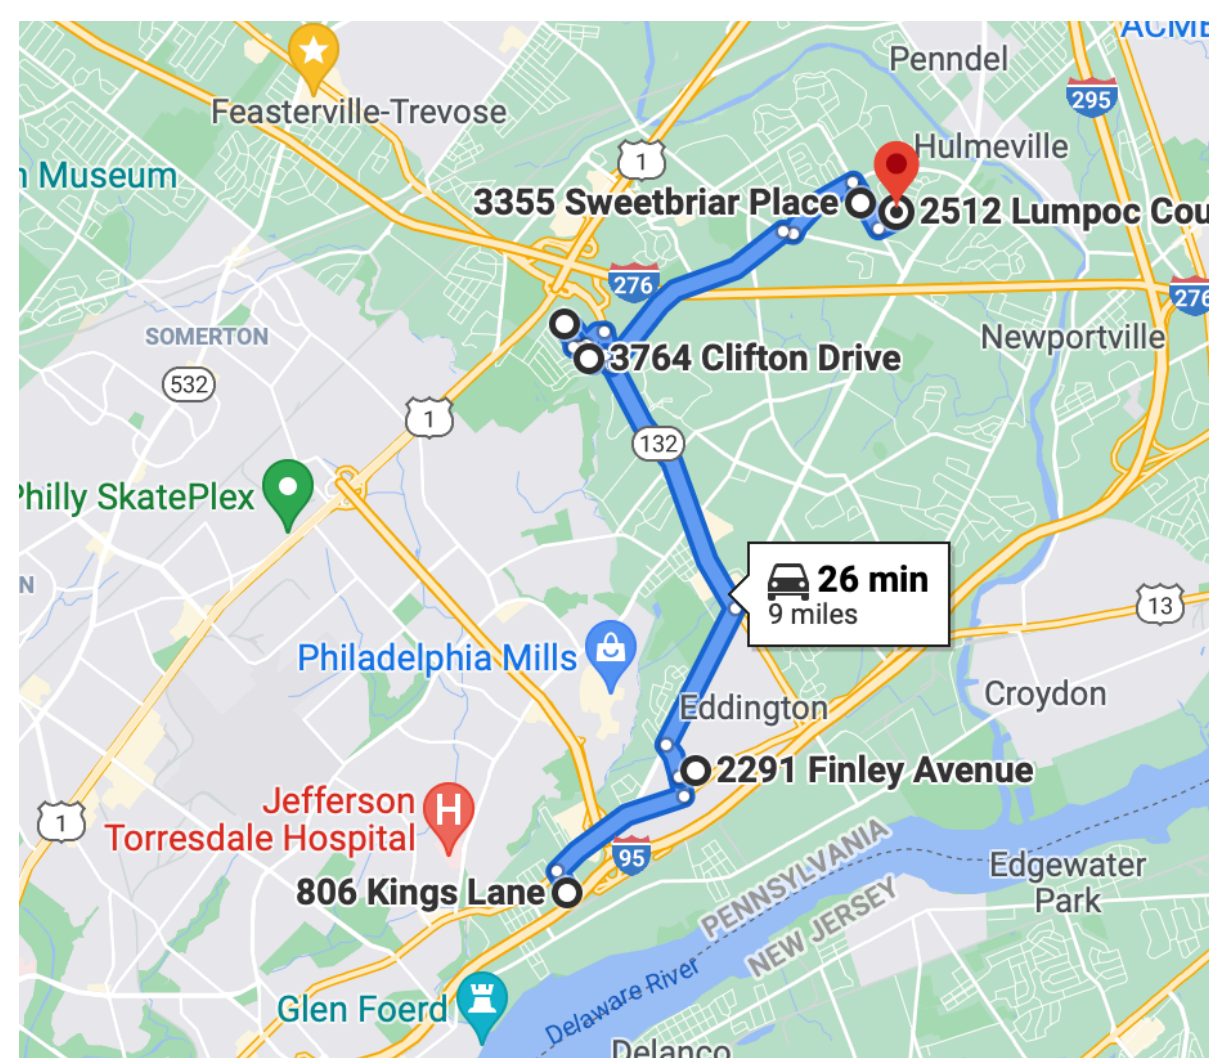

THE SNOWMAN ROUTE

STOP-BY-STOP INFO

**Warrington, Warminster, Hatboro,
Richboro, Feasterville**

**Duration: 1 hour, 16 minutes
Distance: 29 miles**

- START**
1155 Chickasaw Circle, Warrington PA
The North Pole
- STOP 2**
1168 Oak Leaf Lane, Warminster PA
McGuire Family Display
- STOP 3**
827 Meadowwood Lane, Warminster PA
Sleigh Bells 25
- STOP 4**
28 Saint Dunstons Road, Hatboro PA
Merry & Bright
- STOP 5**
831 Lingo Drive, Warminster PA
Lights on Lingo by The DiGiacomo's
- STOP 6**
854 Second Street Pike, Richboro PA
Sweet Tooth
- STOP 7**
321 Pheasant Run, Feasterville PA
Hyndman Holiday Light Show
- STOP 8**
29 S Westview Ave., Feasterville PA
Adams' Winter Wonderland

- STOP 9**
31 Franklin Avenue, Feasterville PA
Affatato Family Display

- STOP 10**
512 Feaster Avenue, Feasterville PA
Santa's Helpers (Bring your letters to Santa!)

- STOP 11**
545 Welcome Lane, Feasterville-Treose PA
Martini House

- LAST STOP**
2646 Sunnyside Avenue, Feasterville PA
Hope, Peace, Joy

DESIGNATES A
"BIG DISPLAY"

LOWER BUCKS DRIVE THRU HOLIDAY HOUSE TOUR

To access GPS directions:

Click or enter below link, click navigate,
click 3 dots to add your address

<https://goo.gl/maps/CyncSk2c7fsYyrrnN7>

<https://goo.gl/maps/fvZYRHZ4V1rMJ5T39>

THE SANTA CLAUS ROUTE STOP-BY-STOP INFO

Bensalem, Croydon, Bristol

**Duration: 1 hour
Distance: 23 miles**

START
806 Kings Lane, Bensalem PA
Tees Family Display