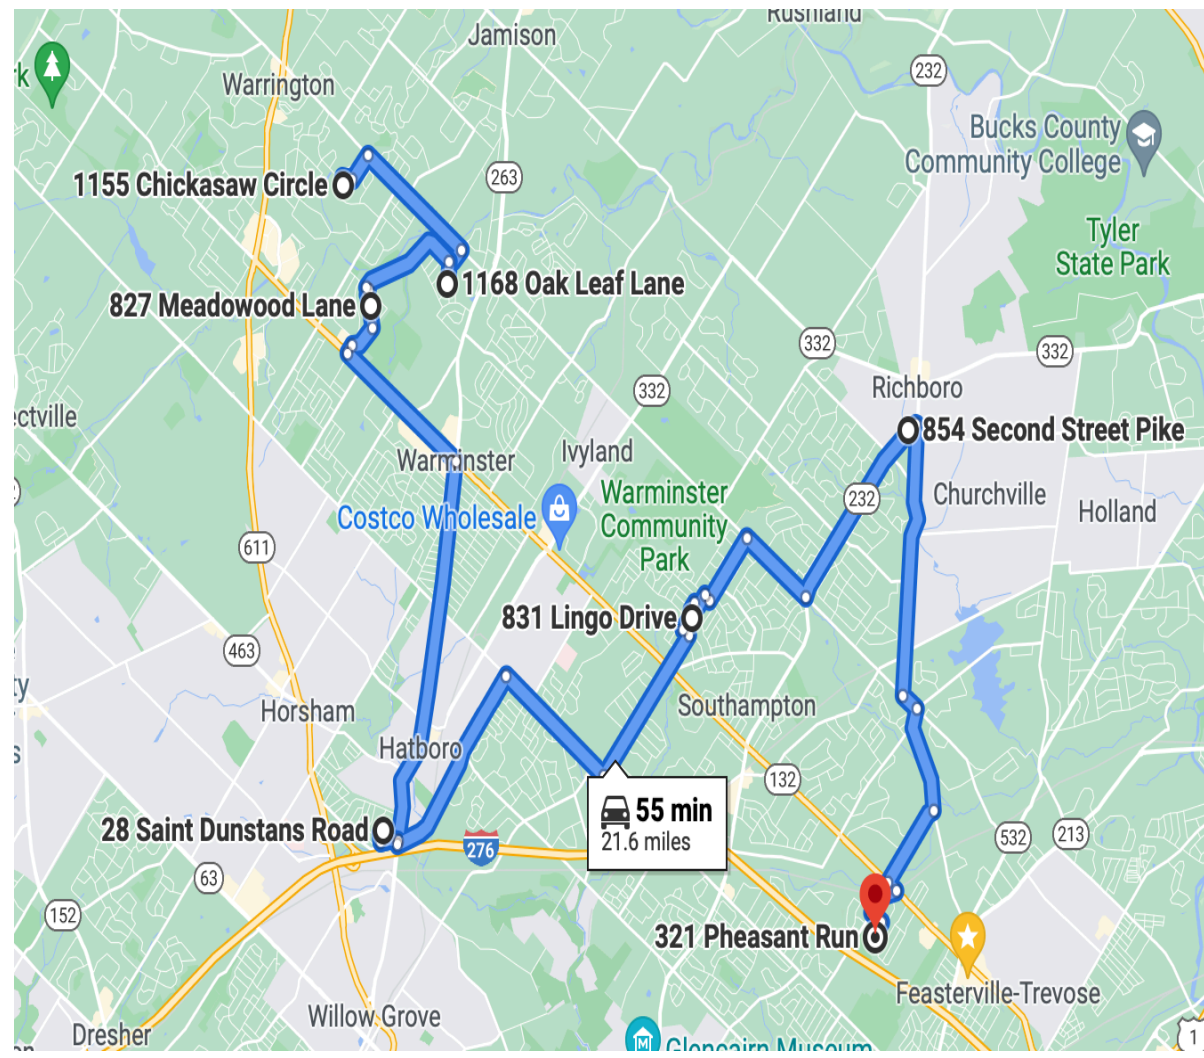

LOWER BUCKS DRIVE THRU HOLIDAY HOUSE TOUR

To access GPS directions:

Click or enter below link, click navigate,
click 3 dots to add your address

<https://goo.gl/maps/UQQRNpPw6PpRcvcG8>

<https://goo.gl/maps/JqjdrEMJ3jVYDtV67>

THE SNOWMAN ROUTE

STOP-BY-STOP INFO

**Warrington, Warminster, Hatboro,
Richboro, Feasterville**

**Duration: 1 hour, 16 minutes
Distance: 29 miles**

- START**
1155 Chickasaw Circle, Warrington PA
The North Pole
- STOP 2**
1168 Oak Leaf Lane, Warminster PA
McGuire Family Display
- STOP 3**
827 Meadowwood Lane, Warminster PA
Sleigh Bells 25
- STOP 4**
28 Saint Dunstons Road, Hatboro PA
Merry & Bright
- STOP 5**
831 Lingo Drive, Warminster PA
Lights on Lingo by The DiGiacomo's
- STOP 6**
854 Second Street Pike, Richboro PA
Sweet Tooth
- STOP 7**
321 Pheasant Run, Feasterville PA
Hyndman Holiday Light Show
- STOP 8**
29 S Westview Ave., Feasterville PA
Adams' Winter Wonderland

- STOP 9**
31 Franklin Avenue, Feasterville PA
Affatato Family Display

- STOP 10**
512 Feaster Avenue, Feasterville PA
Santa's Helpers (Bring your letters to Santa!)

- STOP 11**
545 Welcome Lane, Feasterville-Treose PA
Martini House

<https://goo.gl/maps/CyncSk2c7fsYyrrnN7>

<https://goo.gl/maps/fvZYRHZ4V1rMJ5T39>

THE SANTA CLAUS ROUTE STOP-BY-STOP INFO

Bensalem, Croydon, Bristol

**Duration: 1 hour
Distance: 23 miles**

START
806 Kings Lane, Bensalem PA
Tees Family Display